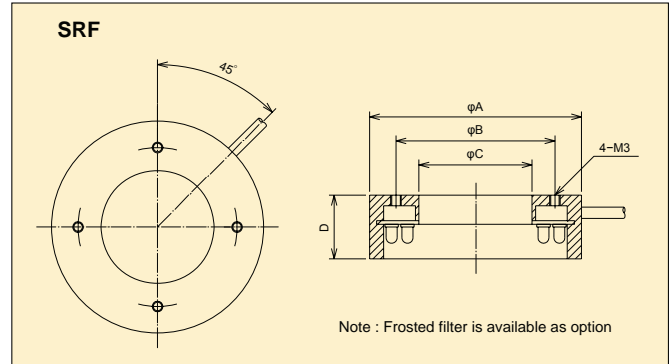

Flat Direct Ring LED

High-intensity LEDs mounted in a ring format to illuminate a wide field of view.

SRF series

Specification

Model	Dimension (mm)				LED number	Power consumption (W)	Color
	A	B	C	D			
SRF-32-10R	32	14	10	15	18	0.8	Red
SRF-32-10W	32	14	10	15	18	1.5	White
SRF-43-15R	43	28	15	20	36	1.5	Red
SRF-43-15W	43	28	15	20	36	2.9	White
SRF-50-15R	50	35	15	18	54	2.2	Red
SRF-50-15W	50	35	15	18	54	4.4	White
SRF-60-32R	60	45	32	18	60	2.4	Red
SRF-60-32W	60	45	32	18	60	4.8	White
SRF-70-37R	70	50	37	18	108	4.4	Red
SRF-70-37W	70	50	37	18	93	7.5	White
SRF-90-50R	90	70	50	18	204	8.2	Red
SRF-90-50W	90	70	50	18	102	8.2	White
SRF-100-50R	100	70	50	20	216	8.7	Red
SRF-100-50W	100	70	50	20	108	8.7	White
SRF-110-60R	110	85	60	22	240	9.6	Red
SRF-110-60W	110	85	60	22	159	12.8	White

Note : Blue (B) , Green (G) LED are also available.

【 Sample image 】

High intensity LEDs mounted in a ring configuration and tilted to a specific angle to focus the illumination at a certain working distance. Adjusting the height of this ring LED changes the light angle and varies the images contrast.

Direct Ring LED

SRD series

Specification

Model#	Dimension (mm)				LED number	Power consumption (W)	WD	Color
	A	B	C	D				
SRD-38-15R	38	28	15	16	36	1.5	20~35	Red
SRD-38-15W	38	28	15	16	36	2.9	20~35	White
SRD-40-25R	40	32	25	15	24	1.0	25~45	Red
SRD-40-25W	40	32	25	15	24	2.0	25~45	White
SRD-50-28R	50	40	28	16	54	2.2	15~30	Red
SRD-50-28W	50	40	28	16	45	3.6	15~30	White
SRD-66-36R	66	50	36	20	114	4.6	40~70	Red
SRD-66-36W	66	50	36	20	90	7.2	40~70	White
SRD-70-39R	70	50	39	18	120	4.8	25~60	Red
SRD-70-39W	70	50	39	18	96	7.7	25~60	White
SRD-90-50R	90	70	50	20.5	216	8.7	40~90	Red
SRD-90-50W	90	70	50	20.5	108	8.7	40~90	White
SRD-110-60R	110	85	60	26	252	10.1	35~90	Red
SRD-110-60W	110	85	60	26	159	12.8	35~90	White
SRD-140-95R	140	120	95	28	360	14.4	50~110	Red
SRD-140-95W	140	120	95	28	180	14.4	50~110	White