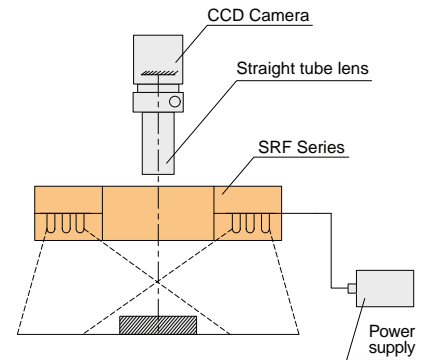

Flat Direct Ring LED

High-intensity LEDs mounted in a ring format to illuminate a wide field of view.

SRF series

Specification

Model	Dimension (mm)				LED number	Power consumption (W)	Color
	A	B	C	D			
SRF-32-10R	32	14	10	15	18	0.8	Red
SRF-32-10W	32	14	10	15	18	1.5	White
SRF-43-15R	43	28	15	20	36	1.5	Red
SRF-43-15W	43	28	15	20	36	2.9	White
SRF-50-15R	50	35	15	18	54	2.2	Red
SRF-50-15W	50	35	15	18	54	4.4	White
SRF-60-32R	60	45	32	18	60	2.4	Red
SRF-60-32W	60	45	32	18	60	4.8	White
SRF-70-37R	70	50	37	18	108	4.4	Red
SRF-70-37W	70	50	37	18	93	7.5	White
SRF-90-50R	90	70	50	18	204	8.2	Red
SRF-90-50W	90	70	50	18	102	8.2	White
SRF-100-50R	100	70	50	20	216	8.7	Red
SRF-100-50W	100	70	50	20	108	8.7	White
SRF-110-60R	110	85	60	22	240	9.6	Red
SRF-110-60W	110	85	60	22	159	12.8	White

Note : Blue (B) , Green (G) LED are also available.

【 Sample image 】

High intensity LEDs mounted in a ring configuration and tilted to a specific angle to focus the illumination at a certain working distance. Adjusting the height of this ring LED changes the light angle and varies the images contrast.

Direct Ring LED

SRD series

Specification

Model#	Dimension (mm)				LED number	Power consumption (W)	WD	Color
	A	B	C	D				
SRD-38-15R	38	28	15	16	36	1.5	20~35	Red
SRD-38-15W	38	28	15	16	36	2.9	20~35	White
SRD-40-25R	40	32	25	15	24	1.0	25~45	Red
SRD-40-25W	40	32	25	15	24	2.0	25~45	White
SRD-50-28R	50	40	28	16	54	2.2	15~30	Red
SRD-50-28W	50	40	28	16	45	3.6	15~30	White
SRD-66-36R	66	50	36	20	114	4.6	40~70	Red
SRD-66-36W	66	50	36	20	90	7.2	40~70	White
SRD-70-39R	70	50	39	18	120	4.8	25~60	Red
SRD-70-39W	70	50	39	18	96	7.7	25~60	White
SRD-90-50R	90	70	50	20.5	216	8.7	40~90	Red
SRD-90-50W	90	70	50	20.5	108	8.7	40~90	White
SRD-110-60R	110	85	60	26	252	10.1	35~90	Red
SRD-110-60W	110	85	60	26	159	12.8	35~90	White
SRD-140-95R	140	120	95	28	360	14.4	50~110	Red
SRD-140-95W	140	120	95	28	180	14.4	50~110	White