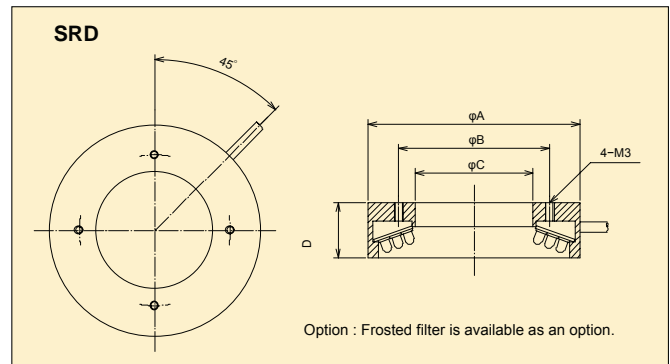

Flat Direct Ring LED

High-intensity LEDs mounted in a ring format to illuminate a wide field of view.

SRF series

Specification

Model	Dimension (mm)				LED number	Power consumption (W)	Color
	A	B	C	D			
SRF-32-10R	32	14	10	15	18	0.8	Red
SRF-32-10W	32	14	10	15	18	1.5	White
SRF-43-15R	43	28	15	20	36	1.5	Red
SRF-43-15W	43	28	15	20	36	2.9	White
SRF-50-15R	50	35	15	18	54	2.2	Red
SRF-50-15W	50	35	15	18	54	4.4	White
SRF-60-32R	60	45	32	18	60	2.4	Red
SRF-60-32W	60	45	32	18	60	4.8	White
SRF-70-37R	70	50	37	18	108	4.4	Red
SRF-70-37W	70	50	37	18	93	7.5	White
SRF-90-50R	90	70	50	18	204	8.2	Red
SRF-90-50W	90	70	50	18	102	8.2	White
SRF-100-50R	100	70	50	20	216	8.7	Red
SRF-100-50W	100	70	50	20	108	8.7	White
SRF-110-60R	110	85	60	22	240	9.6	Red
SRF-110-60W	110	85	60	22	159	12.8	White

Note : Blue (B) , Green (G) LED are also available.

【 Sample image 】

High intensity LEDs mounted in a ring configuration and tilted to a specific angle to focus the illumination at a certain working distance. Adjusting the height of this ring LED changes the light angle and varies the images contrast.

Direct Ring LED

SRD series

Specification

Model#	Dimension (mm)				LED number	Power consumption (W)	WD	Color
	A	B	C	D				
SRD-38-15R	38	28	15	16	36	1.5	20~35	Red
SRD-38-15W	38	28	15	16	36	2.9	20~35	White
SRD-40-25R	40	32	25	15	24	1.0	25~45	Red
SRD-40-25W	40	32	25	15	24	2.0	25~45	White
SRD-50-28R	50	40	28	16	54	2.2	15~30	Red
SRD-50-28W	50	40	28	16	45	3.6	15~30	White
SRD-66-36R	66	50	36	20	114	4.6	40~70	Red
SRD-66-36W	66	50	36	20	90	7.2	40~70	White
SRD-70-39R	70	50	39	18	120	4.8	25~60	Red
SRD-70-39W	70	50	39	18	96	7.7	25~60	White
SRD-90-50R	90	70	50	20.5	216	8.7	40~90	Red
SRD-90-50W	90	70	50	20.5	108	8.7	40~90	White
SRD-110-60R	110	85	60	26	252	10.1	35~90	Red
SRD-110-60W	110	85	60	26	159	12.8	35~90	White
SRD-140-95R	140	120	95	28	360	14.4	50~110	Red
SRD-140-95W	140	120	95	28	180	14.4	50~110	White