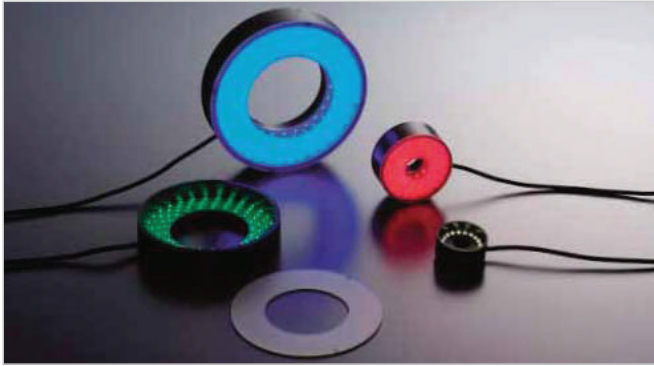

Flat Direct Ring LED

High-intensity LEDs mounted in a ring format to illuminate a wide field of view.

SRF series

Specification

Model	Dimension (mm)				LED number	Power consumption (W)	Color
	A	B	C	D			
SRF-32-10R	32	14	10	15	18	0.8	Red
SRF-32-10W	32	14	10	15	18	1.5	White
SRF-43-15R	43	28	15	20	36	1.5	Red
SRF-43-15W	43	28	15	20	36	2.9	White
SRF-50-15R	50	35	15	18	54	2.2	Red
SRF-50-15W	50	35	15	18	54	4.4	White
SRF-60-32R	60	45	32	18	60	2.4	Red
SRF-60-32W	60	45	32	18	60	4.8	White
SRF-70-37R	70	50	37	18	108	4.4	Red
SRF-70-37W	70	50	37	18	93	7.5	White
SRF-90-50R	90	70	50	18	204	8.2	Red
SRF-90-50W	90	70	50	18	102	8.2	White
SRF-100-50R	100	70	50	20	216	8.7	Red
SRF-100-50W	100	70	50	20	108	8.7	White
SRF-110-60R	110	85	60	22	240	9.6	Red
SRF-110-60W	110	85	60	22	159	12.8	White

Note : Blue (B) , Green (G) LED are also available.

【 Sample image 】

High intensity LEDs mounted in a ring configuration and tilted to a specific angle to focus the illumination at a certain working distance. Adjusting the height of this ring LED changes the light angle and varies the images contrast.

Direct Ring LED

SRD series

Specification

Model#	Dimension (mm)				LED number	Power consumption (W)	WD	Color
	A	B	C	D				
SRD-38-15R	38	28	15	16	36	1.5	20~35	Red
SRD-38-15W	38	28	15	16	36	2.9	20~35	White
SRD-40-25R	40	32	25	15	24	1.0	25~45	Red
SRD-40-25W	40	32	25	15	24	2.0	25~45	White
SRD-50-28R	50	40	28	16	54	2.2	15~30	Red
SRD-50-28W	50	40	28	16	45	3.6	15~30	White
SRD-66-36R	66	50	36	20	114	4.6	40~70	Red
SRD-66-36W	66	50	36	20	90	7.2	40~70	White
SRD-70-39R	70	50	39	18	120	4.8	25~60	Red
SRD-70-39W	70	50	39	18	96	7.7	25~60	White
SRD-90-50R	90	70	50	20.5	216	8.7	40~90	Red
SRD-90-50W	90	70	50	20.5	108	8.7	40~90	White
SRD-110-60R	110	85	60	26	252	10.1	35~90	Red
SRD-110-60W	110	85	60	26	159	12.8	35~90	White
SRD-140-95R	140	120	95	28	360	14.4	50~110	Red
SRD-140-95W	140	120	95	28	180	14.4	50~110	White

Note : Blue (B) , Green (G) LED are also available.

【 Sample image 】