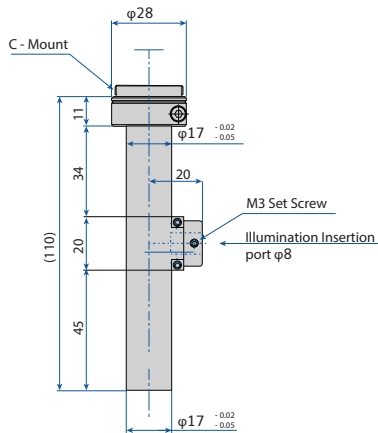

FVL 120mm

FVL 120mm Series

This series of telecentric bonder lens have a WD of 120mm. They are suitable for image processing systems because of their, high-resolution, low-distortion lens.

The lens use a C - Mount adapter that allows total adjustment of the camera orientation. There are a variety of illumination port styles and magnifications to choose from.

The tube length is 25.3mm long for all M15.5 types. Please refer to the drawing. All performance specification is the same as for C - Mount types.

FVL - 2X - 120D - CA

FVL - 2X - 120D - M15.5

C - Mount Adapter
Camera orientation
is adjustable

Specifications

Model	Coaxial	FVL - 0.5X - 120D - CA	FVL - 0.75X - 120D - CA	FVL - 1X - 120D - CA	FVL - 2X - 120D - CA	FVL - 3X - 120D - CA	FVL - 4X - 120D - CA	FVL - 5X - 120D - CA	FVL - 6X - 120D - CA	
	Straight	FVL - 0.5X - 120 - CA	FVL - 0.75X - 120 - CA	FVL - 1X - 120 - CA	FVL - 2X - 120 - CA	FVL - 3X - 120 - CA	FVL - 4X - 120 - CA	FVL - 5X - 120 - CA	FVL - 6X - 120 - CA	
Magnification		0.5X	0.75X	1.0X	2.0X	3.0X	4.0X	5.0X	6.0X	
Working Distance		120mm								
Focal Depth		3.0mm	1.9mm	1.3mm	650 μ m	323 μ m	220 μ m	168 μ m	138 μ m	
Distortion		0.1% or less	0.1% or less	0.1% or less	0.1% or less	0.1% or less	0.1% or less	0.1% or less	0.1% or less	
Resolution LP/mm		80 LP/mm	85 LP/mm	91LP/mm	107LP/mm	120 LP/mm	128 LP/mm	135 LP/mm	142 LP/mm	
Resolution Power		12.5 μ m	11.8 μ m	11.0 μ m	9.3 μ m	8.3 μ m	7.8 μ m	7.4 μ m	7.0 μ m	
N.A.		0.027	0.028	0.030	0.036	0.040	0.043	0.045	0.048	
F Number		93	13.3	16.7	32.5	36.3	43.9	52.4	62.2	
Camera Mount		C - MOUNT								
Equivalent CCD		under 2/3 inch camera								
Model	Coaxial	198g	124g	105g	66g	58g	66g	67g	75g	
	Straight	192g	118g	99g	60g	52g	60g	61g	70g	

FVL 120mm