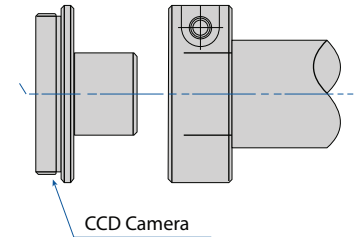

Compatible for C - Mount and $\phi 17$ camera mount

This FVL series is also available for $\phi 17$ camera mount (M15.5 P0.5 mount) in our standard lineup. If you need C - Mount type, please add "CA" at the end of the model number and for $\phi 17$ mounttype, please add "M15.5".

The tube length is 25.3mm long for all M15.5 types. Please refer to the drawing. All performance specification is the same as for C - Mount types.

FVL - 2X - 120D - CA

FVL - 2X - 120D - M15.5

C - Mount Adapter
Camera orientation
is adjustable

Specifications

Model	Coaxial	FVL - 0.5X - 120D - CA	FVL - 0.75X - 120D - CA	FVL - 1X - 120D - CA	FVL - 2X - 120D - CA	FVL - 3X - 120D - CA	FVL - 4X - 120D - CA	FVL - 5X - 120D - CA	FVL - 6X - 120D - CA	
	Straight	FVL - 0.5X - 120 - CA	FVL - 0.75X - 120 - CA	FVL - 1X - 120 - CA	FVL - 2X - 120 - CA	FVL - 3X - 120 - CA	FVL - 4X - 120 - CA	FVL - 5X - 120 - CA	FVL - 6X - 120 - CA	
Magnification		0.5X	0.75X	1.0X	2.0X	3.0X	4.0X	5.0X	6.0X	
Working Distance		120mm								
Focal Depth		3.0mm	1.9mm	1.3mm	650 μ m	323 μ m	220 μ m	168 μ m	138 μ m	
Distortion		0.1% or less	0.1% or less	0.1% or less	0.1% or less	0.1% or less	0.1% or less	0.1% or less	0.1% or less	
Resolution LP/mm		80 LP/mm	85 LP/mm	91LP/mm	107LP/mm	120 LP/mm	128 LP/mm	135 LP/mm	142 LP/mm	
Resolution Power		12.5 μ m	11.8 μ m	11.0 μ m	9.3 μ m	8.3 μ m	7.8 μ m	7.4 μ m	7.0 μ m	
N.A.		0.027	0.028	0.030	0.036	0.040	0.043	0.045	0.048	
F Number		93	13.3	16.7	32.5	36.3	43.9	52.4	62.2	
Camera Mount		C - MOUNT								
Equivalent CCD		under 2/3 inch camera								
Model	Coaxial	198g	124g	105g	66g	58g	66g	67g	75g	
	Straight	192g	118g	99g	60g	52g	60g	61g	70g	