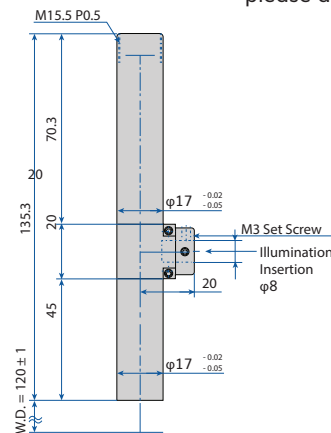

FVL 120mm

FVL 120mm Series

This series of telecentric bonder lens have a WD of 120mm. They are suitable for image processing systems because of their, high-resolution, low-distortion lens.

The lens use a C - Mount adapter that allows total adjustment of the camera orientation. There are a variety of illumination port styles and magnifications to choose from.

The tube length is 25.3mm long for all M15.5 types. Please refer to the drawing. All performance specification is the same as for C - Mount types.

FVL - 2X - 120D - CA

FVL - 2X - 120D - M15.5

C - Mount Adapter
Camera orientation
is adjustable

Specifications

Model	Coaxial	FVL - 0.5X - 120D - CA	FVL - 0.75X - 120D - CA	FVL - 1X - 120D - CA	FVL - 2X - 120D - CA	FVL - 3X - 120D - CA	FVL - 4X - 120D - CA	FVL - 5X - 120D - CA	FVL - 6X - 120D - CA	
	Straight	FVL - 0.5X - 120 - CA	FVL - 0.75X - 120 - CA	FVL - 1X - 120 - CA	FVL - 2X - 120 - CA	FVL - 3X - 120 - CA	FVL - 4X - 120 - CA	FVL - 5X - 120 - CA	FVL - 6X - 120 - CA	
Magnification		0.5X	0.75X	1.0X	2.0X	3.0X	4.0X	5.0X	6.0X	
Working Distance		120mm								
Focal Depth		3.0mm	1.9mm	1.3mm	650 μ m	323 μ m	220 μ m	168 μ m	138 μ m	
Distortion		0.1% or less	0.1% or less	0.1% or less	0.1% or less	0.1% or less	0.1% or less	0.1% or less	0.1% or less	
Resolution LP/mm		80 LP/mm	85 LP/mm	91LP/mm	107LP/mm	120 LP/mm	128 LP/mm	135 LP/mm	142 LP/mm	
Resolution Power		12.5 μ m	11.8 μ m	11.0 μ m	9.3 μ m	8.3 μ m	7.8 μ m	7.4 μ m	7.0 μ m	
N.A.		0.027	0.028	0.030	0.036	0.040	0.043	0.045	0.048	
F Number		93	13.3	16.7	32.5	36.3	43.9	52.4	62.2	
Camera Mount		C - MOUNT								
Equivalent CCD		under 2/3 inch camera								
Model	Coaxial	198g	124g	105g	66g	58g	66g	67g	75g	
	Straight	192g	118g	99g	60g	52g	60g	61g	70g	

FVL 120mm